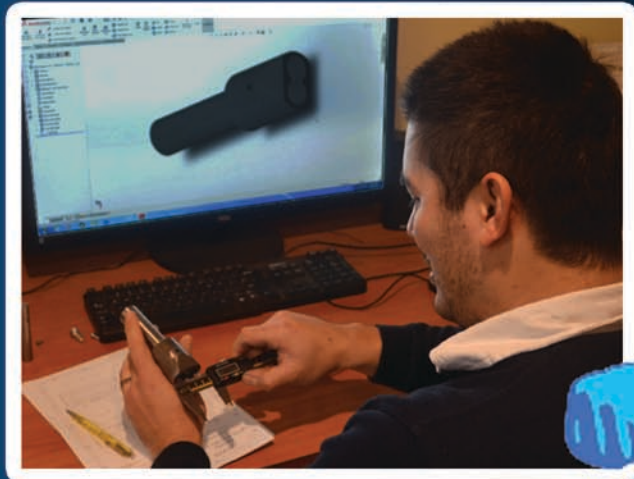

LIFT MASTER

TRANSFER

ELECTRONIC LIFTING TRANSFER SEAT

The Liftmaster Transfer is a simple and robust solution for assisting with transferring in and out of high vehicles

Think that your days of off-roading are numbered...
Think again!

- Prevents excessive strain on your shoulders while transferring. A wheelchair users worst enemy
- Transfer seat folds away when not in use or can be completely removed in seconds without the use of tools
- Proudly Australian made
- Precision CNC machined and laser cut components
- Impressive power to weight ratio, unit weight is less than 15kg but capable of lifting 130kg
- Potential for 500mm of travel, depending on your vehicle
- Universal fitting for most vehicles
- 3 year warranty
- Optional Key Fob Remote available